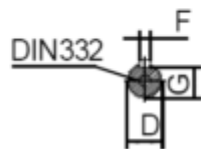

Data Sheet

Article number: 25030150022601

Description: Kleedrive T3C 132M3-2 15.0KW 2800 rpm
3x400/690V 50HZ IP55 B34 Eff=91,9%

Measures

A = 216	F = 10	P = 200
AA = 263	G = 33	R = 0
AC = Ø259	H = 132	S = -
AD = 332	HD = 200	T = M10
B = 178	K = Ø12	TBH = 134
C = 89	L = 5005	TBS = 61.5
D = Ø38	M = 165	TBW = 134
E = 80	N = 130	